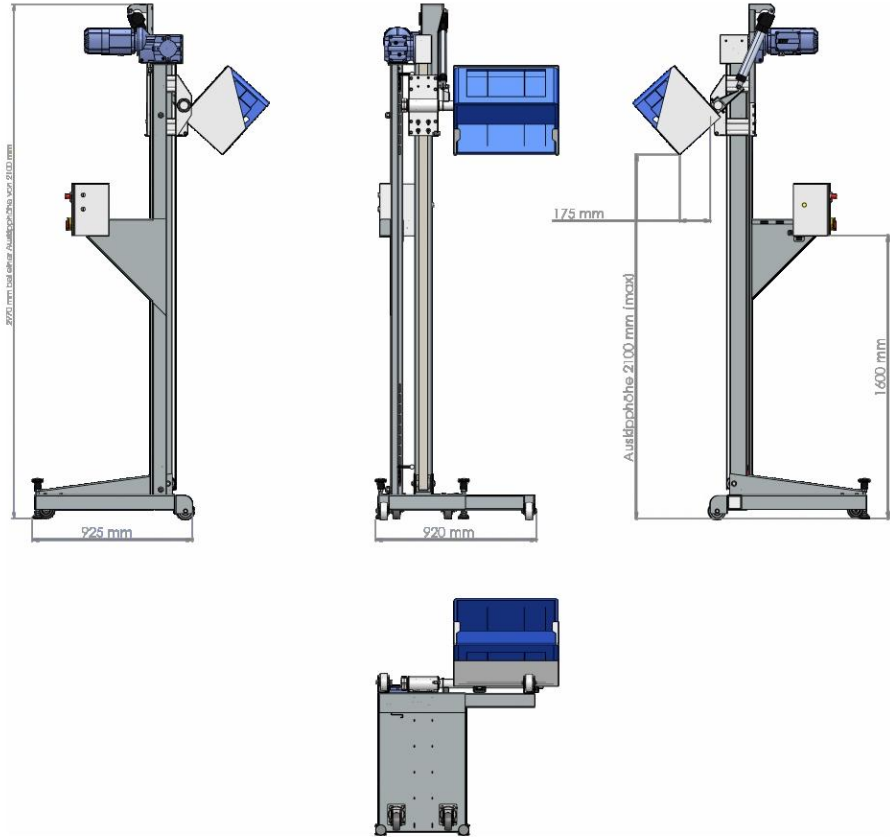

WK 84 S

Dough tubs hoist

General data

Lifting capacity including support unit, tub and contents : 60 kg
Lifting height: max. 2.200 mm
Kippspiele : max. 35 Tilting / h
Operating time: 24 h / day
Lifting speed: 3,3 m / min
Tilting process 12 sec.
Tilt: 45°

Electrical connection data

Connection: 3/PE , 400 V, 50 Hz
Lifting- and Lowering Motor: 0,6 kW
Slew Motor: 0,03 kW
Performance: 0,63 kW
Fuse: 4,2 A slow
Cable cross -section: 4 x 1.5 mm ² cu